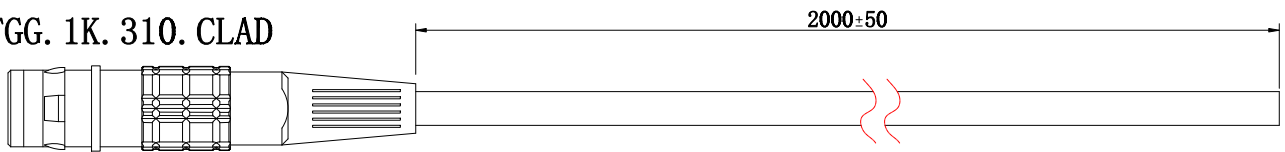

Sectional view	Wiring			
	Color	No.	Wire Gauge	Signal
	Red	1	22#	12-24V
	Black	2	22#	GND
	Orange	3	28#	GND
	Blue	4	28#	Ext_OUT
	Blue&White	5	28#	RS485-A
	Brown&White	6	28#	RS485-B
	Green	7	28#	EXT_TRIGGER
	Brown	8	28#	EXPOSURE_TIMING
	Green&White	9	28#	IP RESET

TGG. 1K. 310. CLAD

Part No.	814000300018		
A4	1:1	mm	Page 1/1